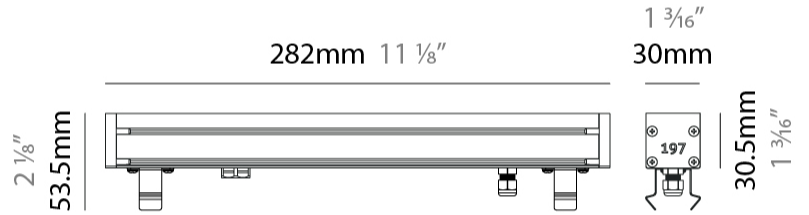

E12I0048- - _____

base number   Color   Lens
Temperature   Options

1. To build a product code in our configurator select the specify button on the base model # product page
2. To build a manual product code on this datasheet choose from the options listed below in blue font and add the suffix to the base model #

GENERAL

Series: Slash 30
Brand: Unonovesette
Division: Exterior
Mounting Type: Recessed
Mounting Location: In-Ground
Subcategory: Wallwash

PHYSICAL

Shape: Rectangle
Length (mm): 282
Length (in): 11 1/8
Width (mm): 30
Width (in): 1 3/16
Height (mm): 53.5
Height (in): 2 1/8
Light Distribution: Adjustable / Direct
Weight (kg): 0.46
Weight (lbs): 1.014
Diffuser: Extra clear tempered 6mm
Fixture Finish: ANA
Fixture Material: Extruded Aluminum
Cable Details: IP68 30cm Cable with Easy Lock system

ELECTRICAL

Lamp Type: LED
Input Wattage (W): 7.6
Total Output Wattage (W): 6
Dimming: Non-Dimmable
Driver Included: No
Driver Location: Remote
Driver Type: Constant Voltage - Universal
Driver Class: Class 2
Input Voltage (V): 120 - 277
Output Voltage (V): 24
Upon Request: Phase Dimming (120Vac only) / 0-10V Dimming

LED

Color Temperature (*K): 2200 / 2700 / 3000 / 4000
Max. Delivered Lumen (lm): 640 (3000K)
CRI: >90 CRI
Lamp Life (hrs): 100000

OPTICAL

Optic*: 12 / 21 / 31 / 46 / 13x36
Adjustability: Tilt ±20°

RATINGS AND CERTIFICATIONS

Certified By: Certified for North American Standards
IP rating: IP67
IK Rating: IK06