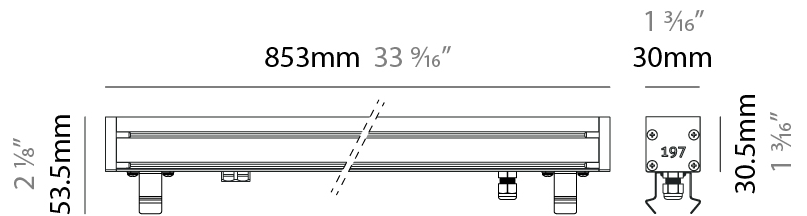

SLASH 30 RECESSED

E12I0052- -

base number   Color   Lens
Temperature   Options

1. To build a product code in our configurator select the specify button on the base model # product page
2. To build a manual product code on this datasheet choose from the options listed below in blue font and add the suffix to the base model #

GENERAL

Series: Slash 30
Brand: Unonovesette
Division: Exterior
Mounting Type: Recessed
Mounting Location: In-Ground
Subcategory: Wallwash

PHYSICAL

Shape: Rectangle
Length (mm): 853
Length (in): 33 3/16
Width (mm): 30
Width (in): 1 3/16
Height (mm): 53.5
Height (in): 2 1/8
Light Distribution: Adjustable / Direct
Diffuser: Extra clear tempered 6mm
Fixture Finish: ANA
Fixture Material: Extruded Aluminum
Cable Details: IP68 30cm Cable with Easy Lock system

ELECTRICAL

Lamp Type: LED
Input Wattage (W): 22.92
Total Output Wattage (W): 17.91
Dimming: Non-Dimmable
Driver Included: No
Driver Location: Remote
Driver Type: Constant Voltage - Universal
Driver Class: Class 2
Input Voltage (V): 120 - 277
Output Voltage (V): 24
Upon Request: Phase Dimming (120Vac only) / 0-10V Dimming

LED

Color Temperature (°K): 2200 / 2700 / 3000 / 4000
Max. Delivered Lumen (lm): 1890 (3000K)
CRI: >90 CRI
Lamp Life (hrs): 100000

OPTICAL

Optic°: 12 / 21 / 31 / 46 / 13x36
Adjustability: Tilt ±20°

RATINGS AND CERTIFICATIONS

Certified By: Certified for North American Standards
IP rating: IP67
IK Rating: IK06